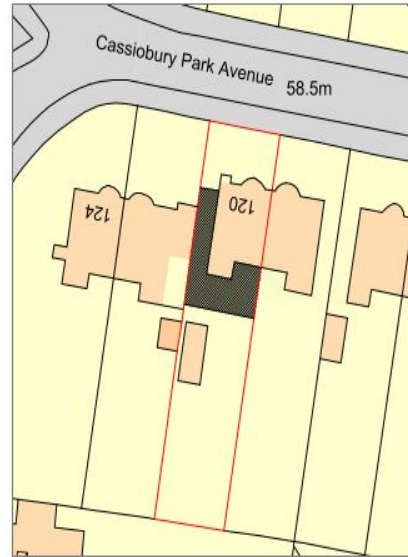

Block Plan Scale 1:500